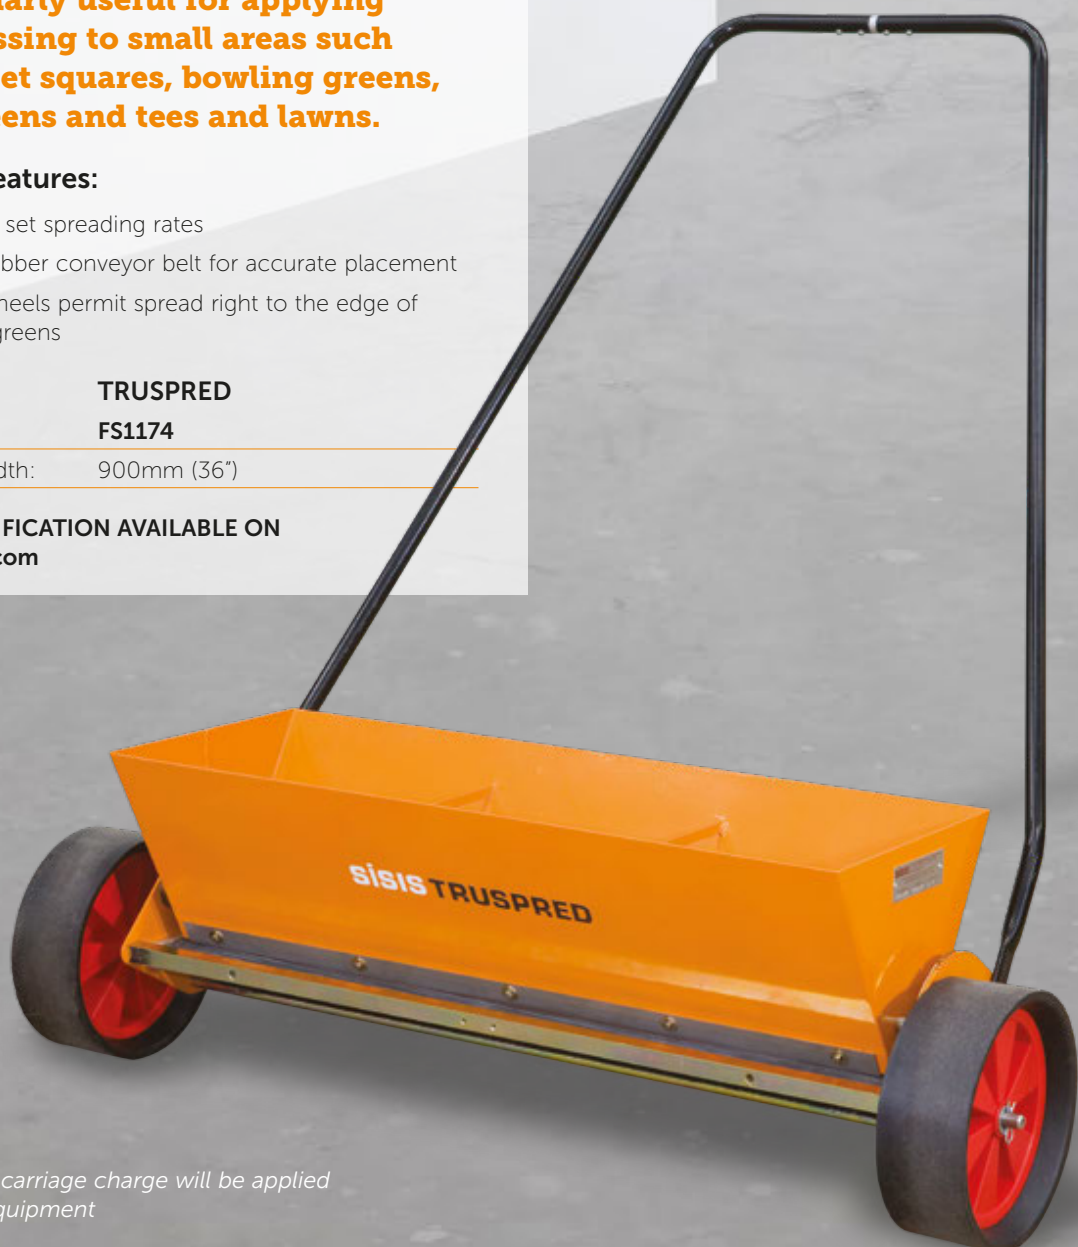

## Pedestrian Spreader & Top Dresser

### Ideal for:

Bowls, Croquet, Tennis | Cricket | Golf | Lawns

**A versatile hand operated spreader and top dresser for the accurate even application of grass seed or top dressing material.**

**Particularly useful for applying top dressing to small areas such as cricket squares, bowling greens, golf greens and tees and lawns.**

### Unique features:

- Simple to set spreading rates
- Ribbed rubber conveyor belt for accurate placement
- Carrier wheels permit spread right to the edge of bowling greens

**MODEL: TRUSPRED**

Code: **FS1174**

Working width: 900mm (36")

**FULL SPECIFICATION AVAILABLE ON  
[www.sisis.com](http://www.sisis.com)**

*\*Please note a carriage charge will be applied to hand tool equipment*

Image shows Truspred